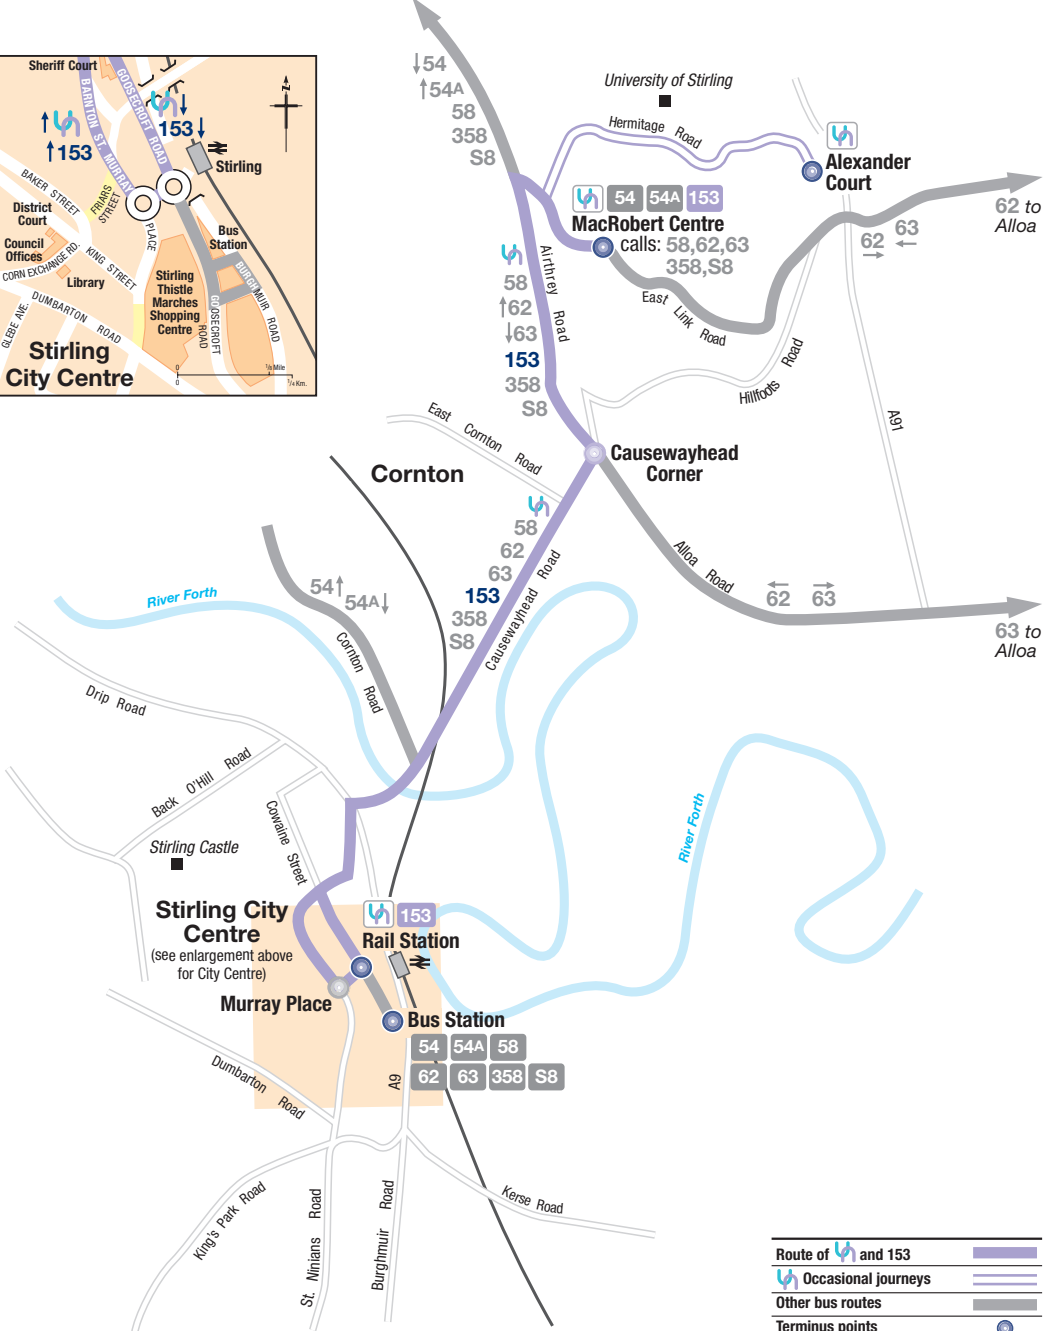

54A to Bridge of Allan and Stirling
58, 358, S8 to Dunblane and Kinbuck